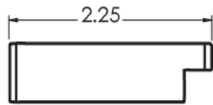

GIBRALTAR

PALOMINO

NIZZA

LEVEL SHAKER

DOOR

FRAME

LEVEL Shaker Features

- 90 degree corners
- Consistency in color and finish
- Authentic textures and realistic woodgrains
- Additional finishes available upon request

Drawer Fronts

LEVEL SHAKER

LEVEL SLAB

Accessories and Finished Ends

Drawer Fronts	LEVEL Shaker or LEVEL Slab
Frames	Standard or T-Slot Route
Multi-Panels	Vertical or Horizontal
Crown Moulding	Filler or Matching 3DL
Trim Moulding	Matching 3DL
Fillers	3" Minimum
Light Rail	Split Filler
Valance	Filler
Toe Kick	1/4" CTS Panel
End Panels	Applied Door CTS Panels Sheet Stock
Surfacing Materials	PSA in Matching 3DL Norlam in Matching 3DL Norlam with PSA in Matching 3DL