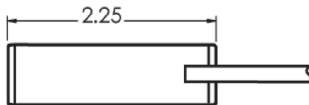

GIBRALTAR

PALOMINO

NIZZA

LEVEL SHAKER

DOOR

FRAME

LEVEL Shaker Features

- 90 degree corners
- Consistency in color and finish
- Authentic textures and realistic woodgrains
- Additional finishes available upon request